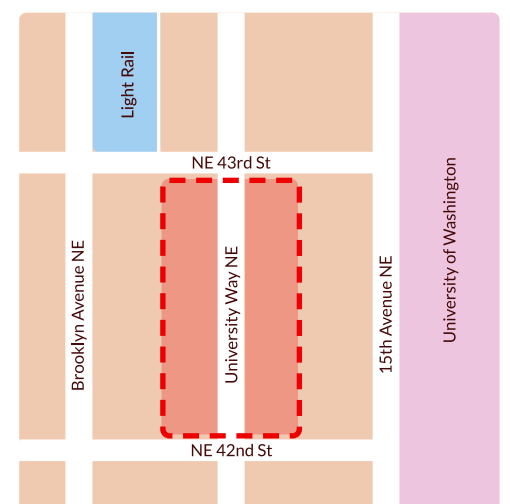

A CAR-FREE UNIVERSITY WAY

Come out. Sit down. Stay a while.

SAT, MAY 30 • 11a-8p + SAT, JUNE 6 • 11a-8p

*Outdoor dining, live music, and games
between NE 42nd & NE 43rd Streets, U District*

TheAveForAll.org